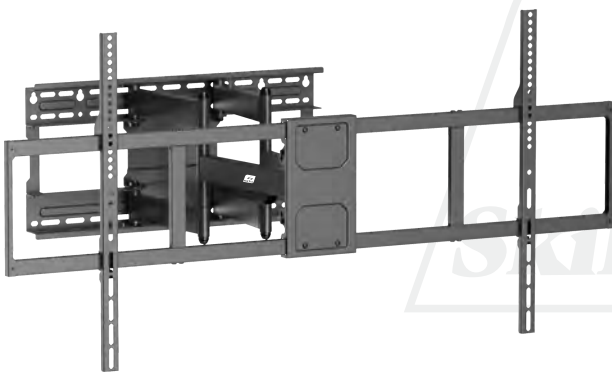

# SH 126P

## HEAVY DUTY FULL MOTION TV WALL MOUNT

For most 60"-140" TVs

### Reach More Viewing Positions with Rock-Solid Support

Dimensions (mm)

Screen Size  
60"-140"

VESA Compatible  
Max.1200x600

Weight Capacity  
125kg/275lbs

Profile to Wall  
78-635mm/  
3.1"-25"

Screen Level  
+5° - -5°

Swivel Range  
+60° - -60°

Tilt Range  
+5° - -15°

Cable  
Management

Curved TV