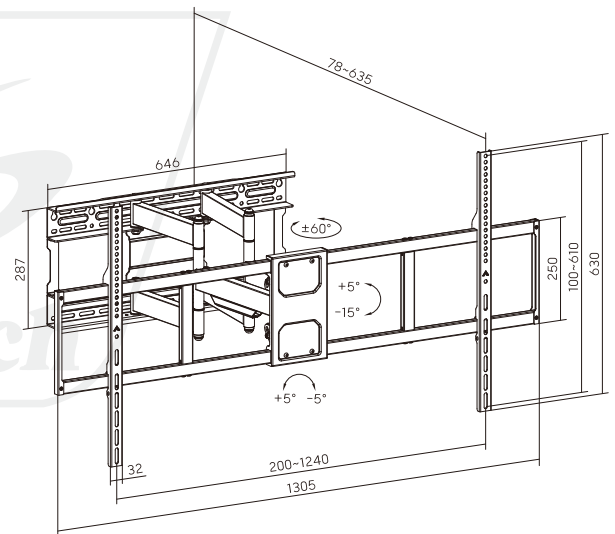

## HEAVY DUTY FULL MOTION TV WALL MOUNT

For most 60"-140" TVs

### Reach More Viewing Positions with Rock-Solid Support

Dimensions (mm)

Screen Size  
60"-140"

VESA Compatible  
Max.1200x600

Weight Capacity  
125kg/275lbs

Profile to Wall  
78-635mm/  
3.1"-25"

Screen Level  
+5° - -5°

Swivel Range  
+60° - -60°

Tilt Range  
+5° - -15°

Cable  
Management

Curved TV

#### Large Extension

extends more than half a meter for optimal viewing